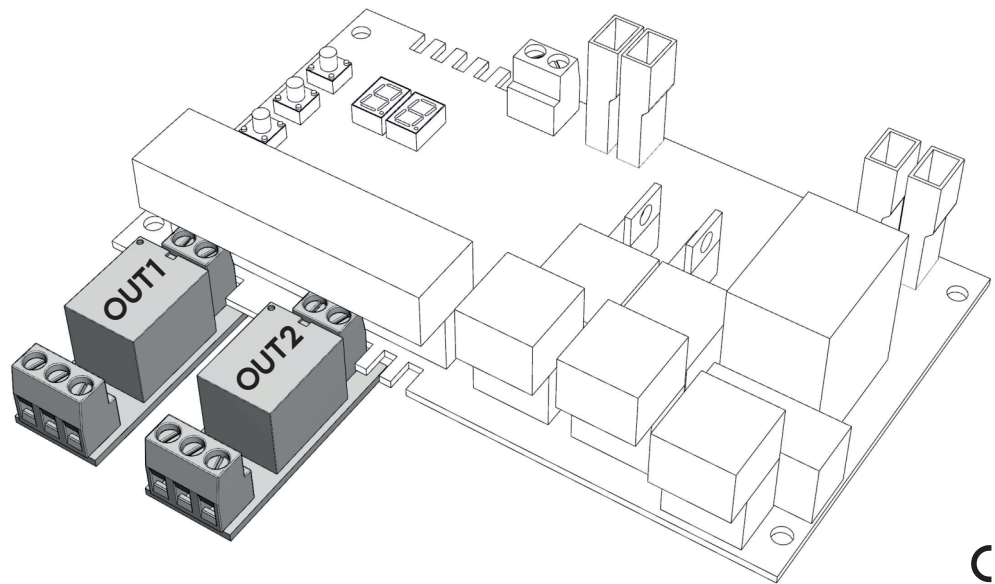

QK-RELAY

7A / 230VAC GENERAL PURPOSE RELAY

QK-RELAY

7A / 230VAC GENERAL PURPOSE RELAY